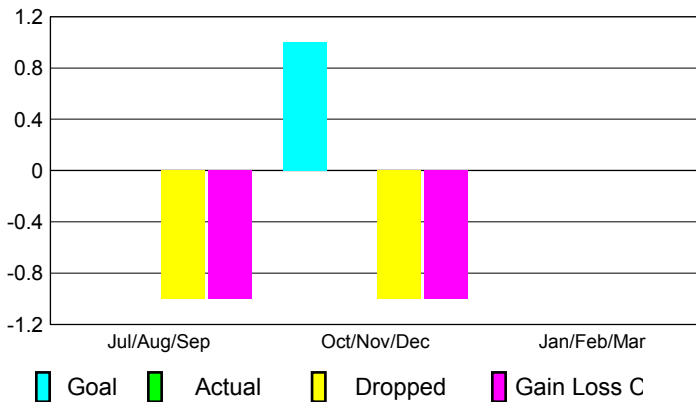

## CLUBS

Club Results  
2012-2013

Clubs  
2011-2012

Month	New Club Goal	Actual New Clubs	Actual Dropped Clubs	Gain/Loss of Clubs	Gain/Loss of Clubs
Jul/Aug/Sep	0	0	-1	-1	0
Oct/Nov/Dec	1	0	-1	-1	0
Jan/Feb/Mar	0				0
<b>Totals</b>	<b>1</b>	<b>0</b>	<b>-2</b>	<b>-2</b>	<b>0</b>

### Club Results 2012-2013

Goal, New, Dropped, Gain/Loss

### Comparison of Club Gain/Loss

Current Year Compared to the Previous Year