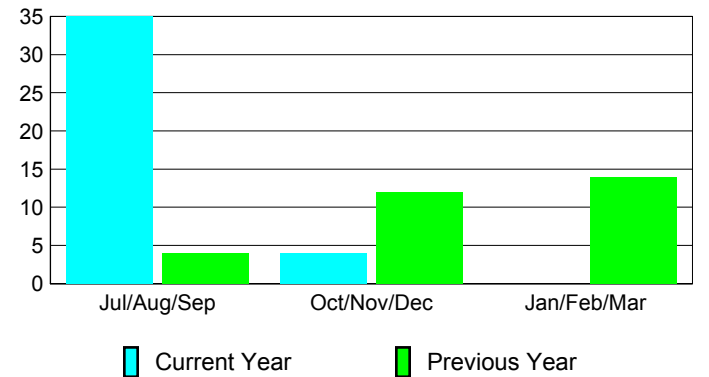

Gender Comparison 2012-2013

Jul/Aug/Sep

Oct/Nov/Dec

Jan/Feb/Mar

Male

Female