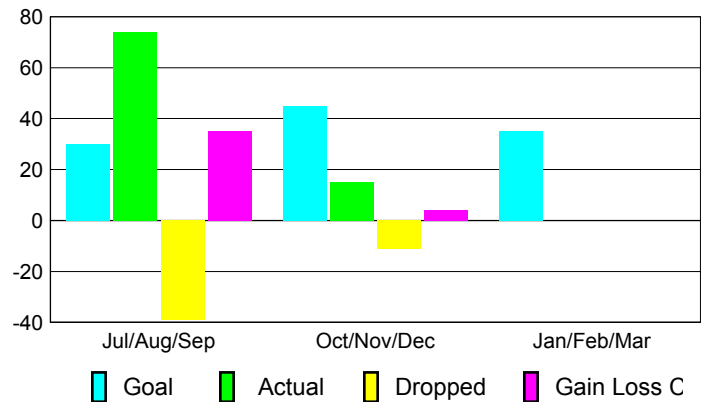

### YTD Status Quo Clubs 2012-2013

Status Quo Clubs Compared to Status Quo Members

## MEMBERSHIP

Membership Results  
2012-2013

Membership  
2011-2012

Month	Net Memb Goal	Actual New Memb	Actual Dropped Memb	Gain/Loss of Memb	Gain/Loss of Memb
Jul/Aug/Sep	30	74	-39	35	4
Oct/Nov/Dec	45	15	-11	4	12
Jan/Feb/Mar	35				14
<b>Totals</b>	<b>110</b>	<b>89</b>	<b>-50</b>	<b>39</b>	<b>30</b>

### Membership Results 2012-2013

Goal, New, Dropped, Gain/Loss

### Comparison of Membership Gain/Loss

Current Year Compared to the Previous Year